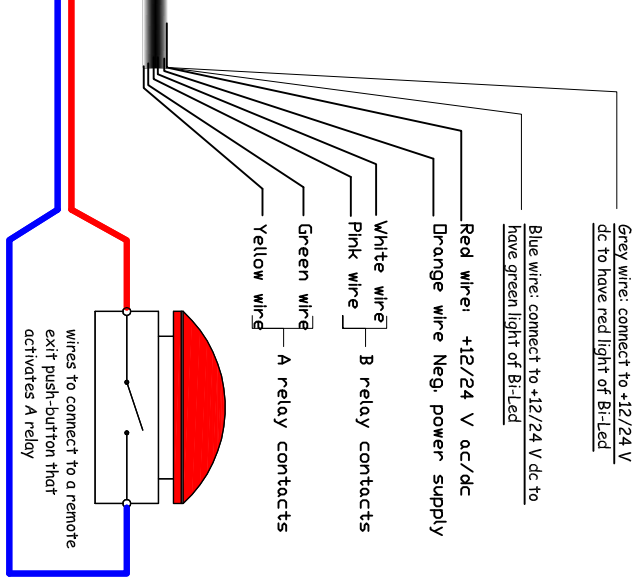

Digipass Keypad

Red LED for programme mode

2 colors LED, green & red

24 mm thickness

12/2011