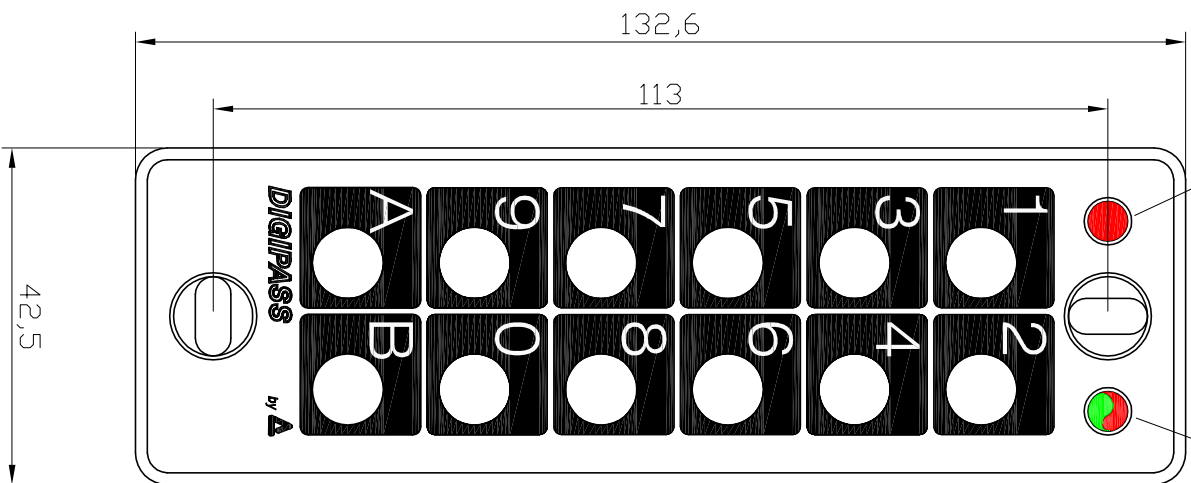

Digipass Keypad

Red LED for programme mode

2 colors LED, green & red

24 mm thickness

12/2011